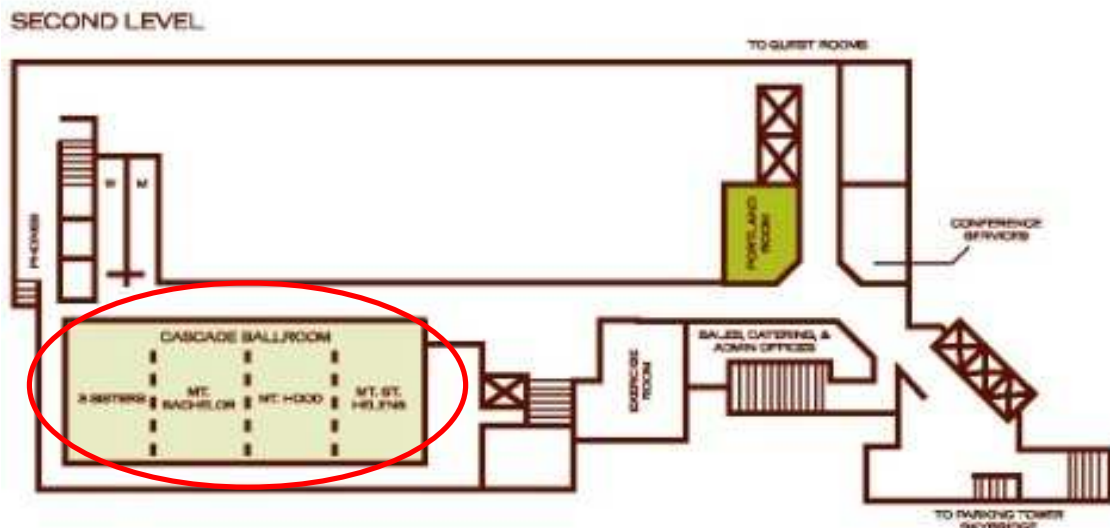

SusTech 2014 DoubleTree Meeting Rooms Floor Plan

Room Usage:

Thursday - Workshops, Registration, Reception: Pacific NW Ballroom - Main Level

Track Sessions: Willamette Ballroom - Main Level

Friday-Saturday - Registration, Exhibits, Meals, Poster Reception, General Sessions: Cascade Ballroom - 2nd Level