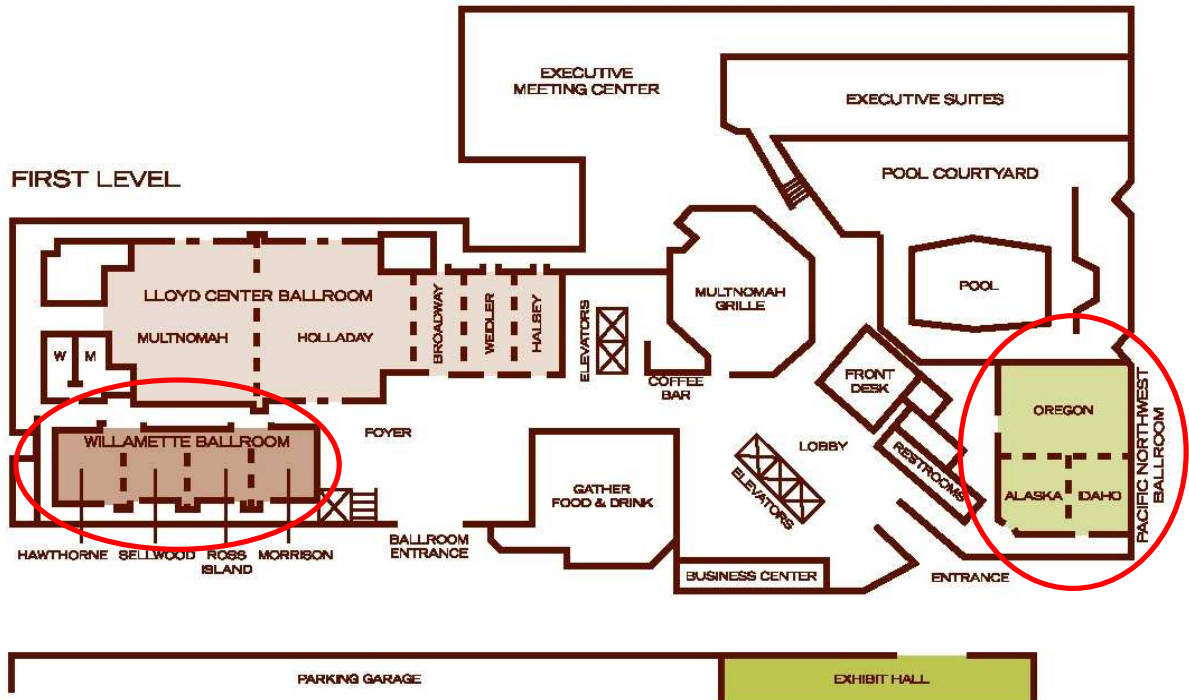

SusTech 2014 DoubleTree Meeting Rooms Floor Plan

Room Usage:

Thursday - Workshops, Registration, Reception: Pacific NW Ballroom - Main Level

Track Sessions: Willamette Ballroom - Main Level

Friday-Saturday - Registration, Exhibits, Meals, Poster Reception, General Sessions: Cascade Ballroom - 2nd Level